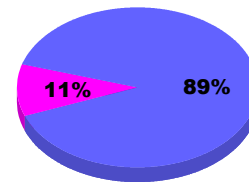

YTD Status Quo Clubs 2012-2013

Status Quo Clubs Compared to Status Quo Members

Legend: Status Quo Clubs (Cyan), Total Status Quo Members (Green)

MEMBERSHIP

Membership Results
2012-2013

Membership
2011-2012

Month	Net Memb Goal	Actual New Memb	Actual Dropped Memb	Gain/Loss of Memb	Gain/Loss of Memb
Jul/Aug/Sep		43	-44	-1	3
Totals		43	-44	-1	3

Membership Results 2012-2013

Goal, New, Dropped, Gain/Loss

Legend: Goal (Cyan), Actual (Green), Dropped (Yellow), Gain Loss (Purple)

Comparison of Membership Gain/Loss

Current Year Compared to the Previous Year

Legend: Current Year (Cyan), Previous Year (Green)

Gender Comparison 2012-2013

Jul/Aug/Sep

Legend: Male (Blue), Female (Purple)